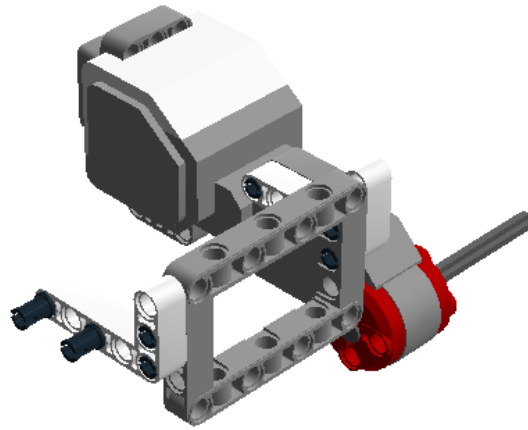

Model Name:
Maze_EV3

Number of Bricks: 75

Step 1 of 29

1 x

1 x

Step 2 of 29

1 x

3 x

Step 3 of 29

2 x

1 x

Step 4 of 29

1 x

3 x

Step 5 of 29

Step 6 of 29