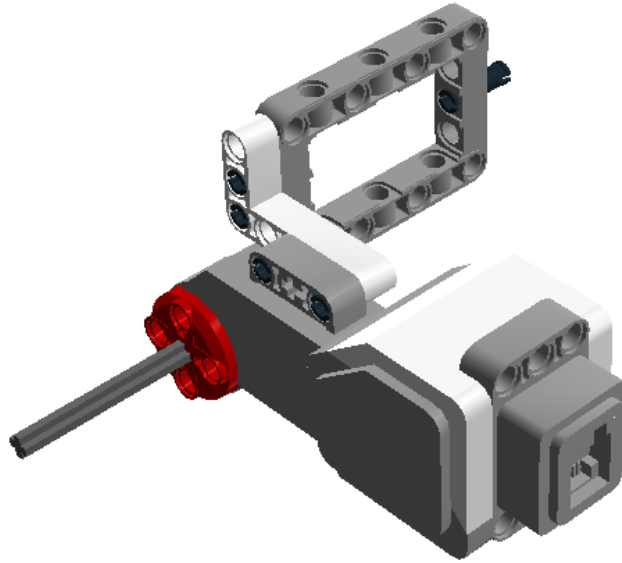

Model Name:
Maze_EV3

Number of Bricks: 75

Step 1 of 29

1 x

1 x

Step 2 of 29

1 x

3 x

Step 3 of 29

2 x

1 x

Step 4 of 29

1 x

3 x

Step 5 of 29

Step 6 of 29