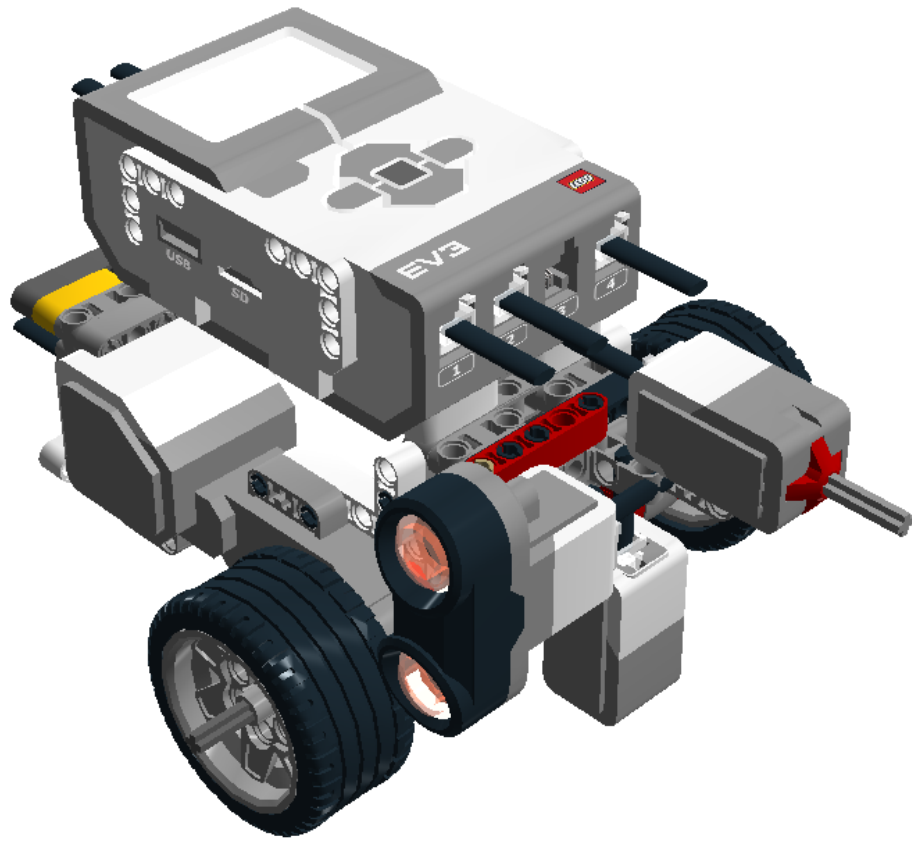

1 x

2 x

1 x

Step 28 of 29

1 x

1 x

1 x

1 x

2 x  4634091 RIM WIDE 43,2X26 W 6
HOL.Ø 4.8 - Medium Stone Grey

2 x  6035364 TYRE LOW WIDE Ø56 X 28
- Black

10 x  4297187 CABLE 0,2 M -
Black, Transparent

1 x  6008919 MS, EV3, SENSOR,
COLOUR - White, Bright Red, Black, Medium Blue, Medium Stone Grey