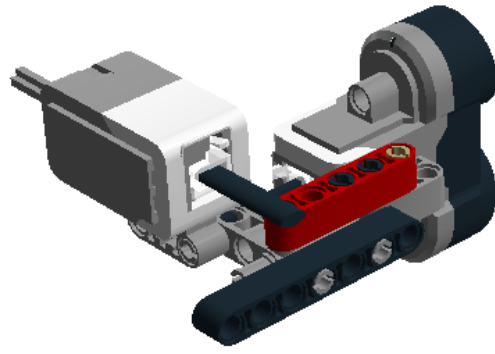

1 x

1 x

Step 23 of 29

Step 25 of 29

1 x

1 x

Step 26 of 29

Step 27 of 29

1 x

2 x

1 x

Step 28 of 29

1 x

1 x

1 x

1 x

2 x  4634091 RIM WIDE 43,2X26 W 6
HOL.Ø 4.8 - Medium Stone Grey

2 x  6035364 TYRE LOW WIDE Ø56 X 28
- Black

10 x  4297187 CABLE 0,2 M -
Black, Transparent

1 x  6008919 MS, EV3, SENSOR,
COLOUR - White, Bright Red, Black, Medium Blue, Medium Stone Grey