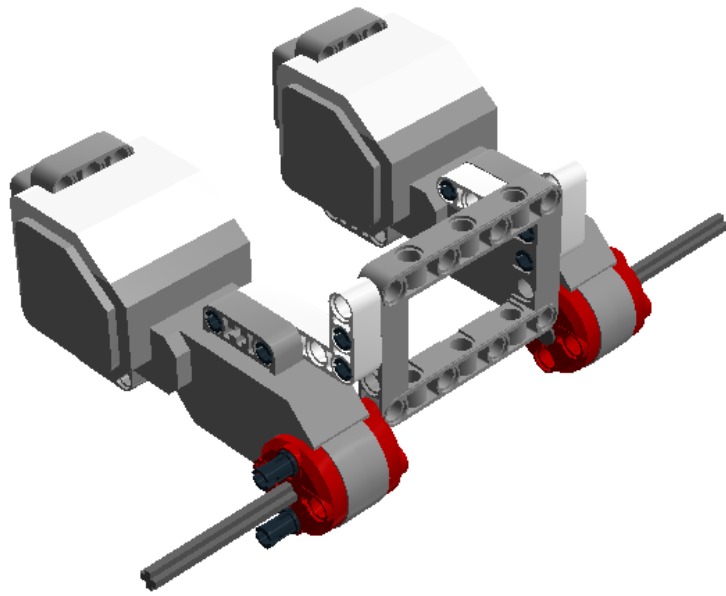

Model Name:
Maze_EV3

Number of Bricks: 75

Step 1 of 29

1 x

1 x

Step 2 of 29

1 x

3 x

Step 3 of 29

2 x

1 x

Step 4 of 29

1 x

3 x

Step 5 of 29

Step 6 of 29