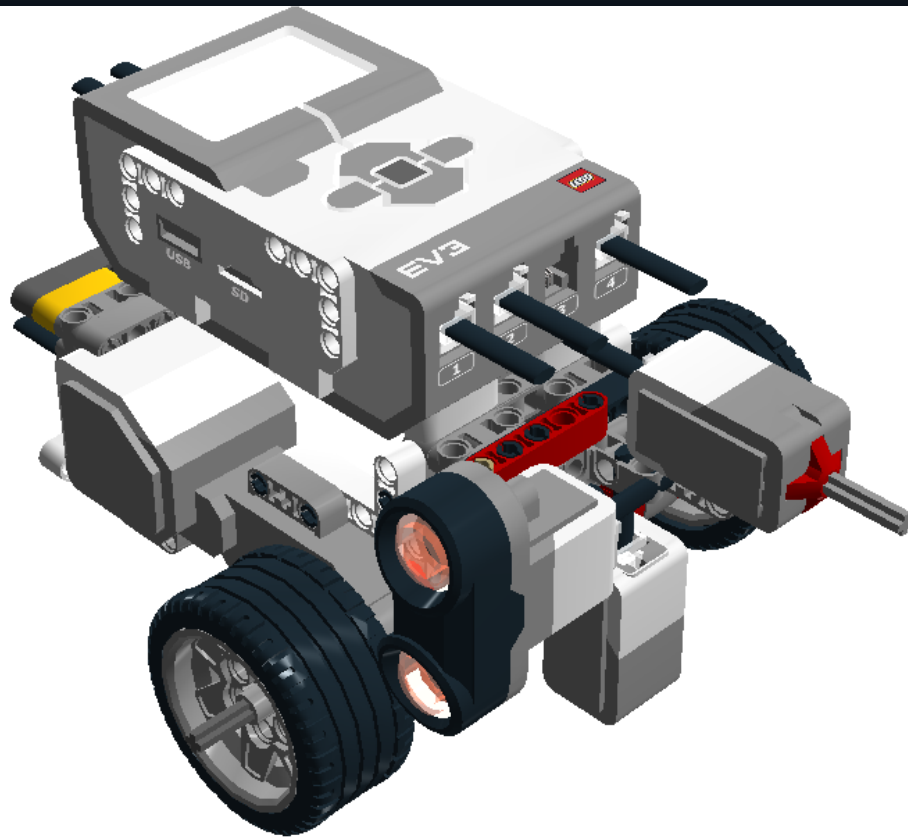

Model Name:
Maze_EV3

Number of Bricks: 75

Step 1 of 29

1 x

1 x

Step 2 of 29

1 x

3 x