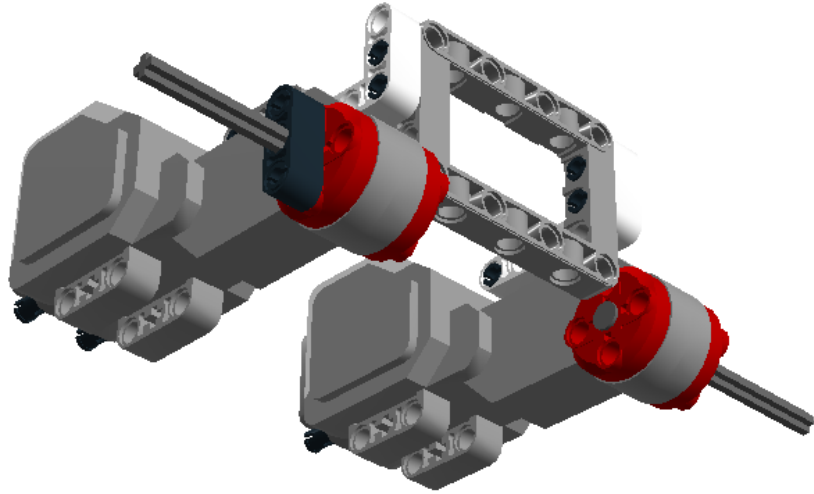

Step 6 of 29

1 x

3 x